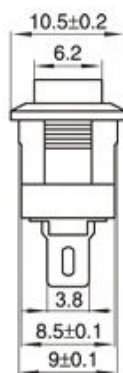

ROCKER SWITCH

Part No.
KCD1-101F

KCD1-101F

Parameter

Types:	ON-OFF;ON-ON;ON-OFF-ON
Actuator:	Polycarbonate
Base:	Nylon (PA) 66
Contacts:	Silver plated Copper/Silver Alloy
Life:	≥10000times
Terminals:	Tin-Plated Copper
Movable Arm:	Tin-Plated Copper
Dielectric Strength:	1500V for 1 Min
Insulation Resistance:	≥100MΩ

Model Description

e.g
KCD 1 - 1 01 (E) (N) -2 C7- R / R

- ①
- ②
- ③
- ④
- ⑤
- ⑥
- ⑦
- ⑧
- ⑨
- ⑩

- ① Rocker Switch
- ⑥ Neon Lamp
- ② Small Type
- ⑦ Product Number
- ③ Poles
- ⑧ Cap Marking
- ④ Circuit Function
- ⑨ Cap Color
- ⑤ Dot
- ⑩ Base Color

KCD3 20A 125VAC; 15A 250VAC; 35A 13VDC

KCD4 15A 250VAC; 30A 250VAC

KCD5 6A 125VAC ; 3A 250VAC

Cap Marking

DIMENSIONS (Unit: mm)

面板厚度 Panel thickness	$X^{+0.10}_0$	$Y^{+0.10}_0$
0.6-1.2	14	9
1.2-2	14.2	
2-3	14.5	

面板厚度 Panel thickness	$X^{+0.10}_0$	$Y^{+0.10}_0$
0.6-1.2	19	13
1.2-2	19.2	
2-3	19.4	

Circuit Diagram

系列号 Series No	电路图 Circuit diagram	端子规格 Terminal	开关标记 Making	颜色代码 Color code
KCD1-101/2P	ON-OFF 	A 3.8 × 0.4	1 空白 No Making 2 ○ — 3 ●	K W Y
KCD1-101/3P	ON-ON 	B 2.6 × 0.4	4 米 米 5 ○ 6 OFF NO	R G O
KCD1-101/D	ON-OFF-ON 	L 7.9±0.1	7 客人要求	B