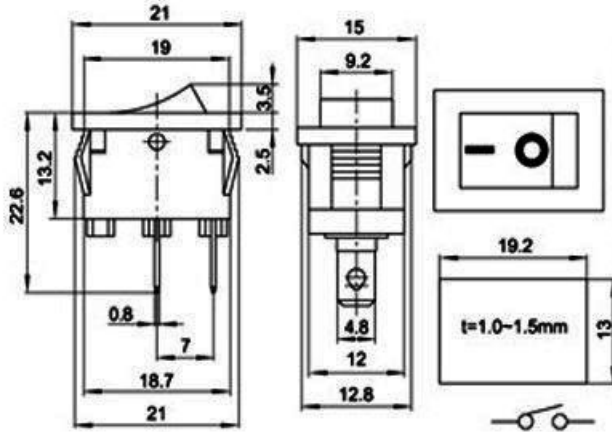

ROCKER SWITCH

Part No.
KCD1-101F

KCD1-101F

Parameter

Types:	ON-OFF;ON-ON;ON-OFF-ON
Actuator:	Polycarbonate
Base:	Nylon (PA) 66
Contacts:	Silver plated Copper/Silver Alloy
Life:	≥10000times
Terminals:	Tin-Plated Copper
Movable Arm:	Tin-Plated Copper
Dielectric Strength:	1500V for 1 Min
Insulation Resistance:	≥100MΩ

Model Description

e.g
KCD 1 - 1 01 (E) (N) -2 C7- R / R

- ①
- ②
- ③
- ④
- ⑤
- ⑥
- ⑦
- ⑧
- ⑨
- ⑩

- ① Rocker Switch
- ⑥ Neon Lamp
- ② Small Type
- ⑦ Product Number
- ③ Poles
- ⑧ Cap Marking
- ④ Circuit Function
- ⑨ Cap Color
- ⑤ Dot
- ⑩ Base Color