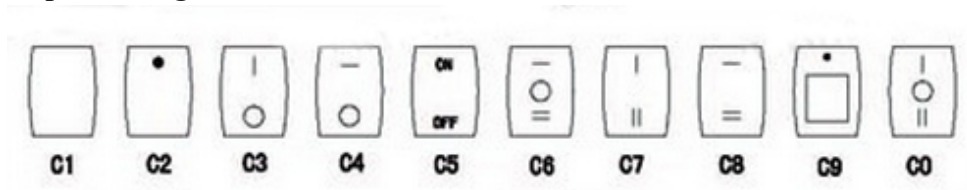

Circuitry Trait

01 ON - OFF

02 ON - OFF

11 <ON> OFF

12 ON - <ON>

03 ON OFF ON

13 ON OFF <ON>

23 <ON> OFF <ON>

< > : Indicates Momentary

Cap Color

Black <B>

White <W>

Red <R>

Yellow <Y>

Green <G>

Orange <O>

Gray <GR>

Base Color

Black <B>

White <W>

Gray <GR>

Ratings for different series:

KCD1 10A 125VAC; 6A 250VAC

KCD2 20A 125VAC; 15A 250VAC; 35A 12VDC

KCD3 20A 125VAC; 15A 250VAC; 35A 13VDC

KCD4 15A 250VAC; 30A 250VAC

KCD5 6A 125VAC ; 3A 250VAC

Cap Marking